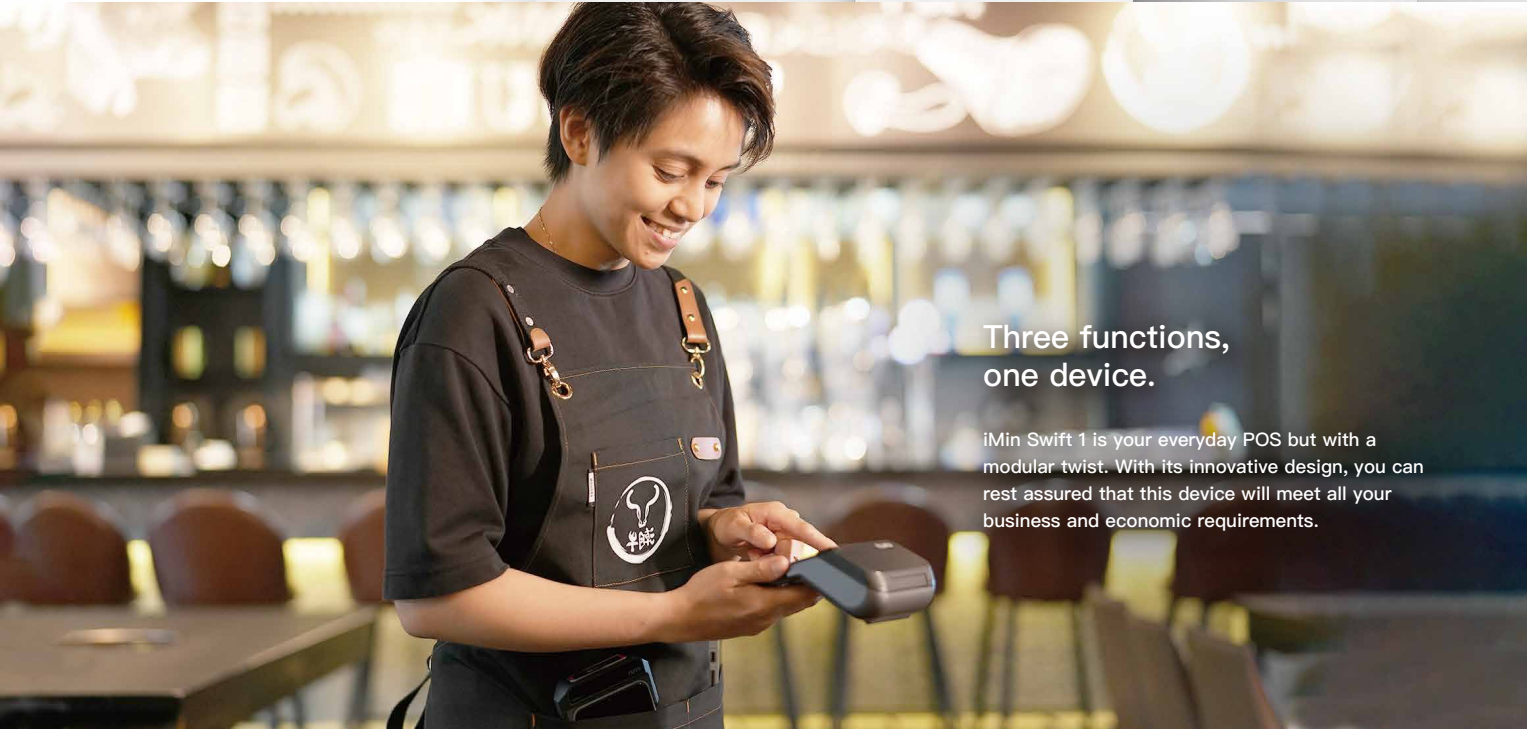

iMin Swift 1

Mobile POS

Possess speed at your fingertips with iMin Swift 1 – the essential mobile POS companion for any business, anywhere in the world.

Three functions,
one device.

iMin Swift 1 is your everyday POS but with a modular twist. With its innovative design, you can rest assured that this device will meet all your business and economic requirements.

Secure your next sale with iMin Swift 1.

Or your next scan, or your next print job. Swift 1's versatility covers all the bases.

Display

6.5", 720 x 1600 display screen with an ultra thin bezel design.

Scanning