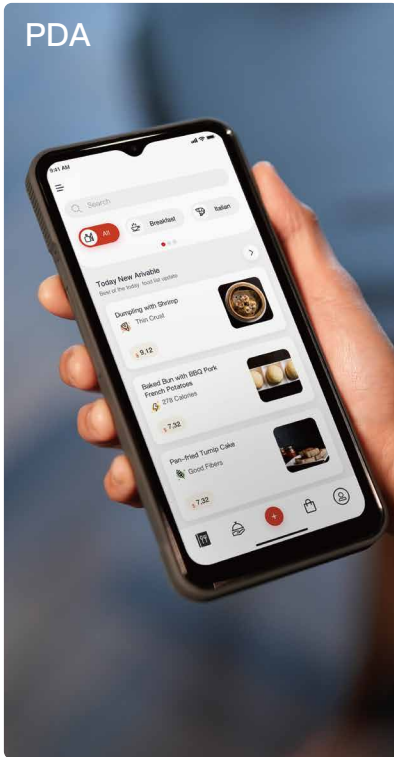

iMin Swift 1

Mobile POS

Possess speed at your fingertips with iMin Swift 1 – the essential mobile POS companion for any business, anywhere in the world.

Three functions,
one device.

iMin Swift 1 is your everyday POS but with a modular twist. With its innovative design, you can rest assured that this device will meet all your business and economic requirements.

Secure your next sale with iMin Swift 1.

Or your next scan, or your next print job. Swift 1's versatility covers all the bases.

Display

6.5", 720 x 1600 display screen with an ultra thin bezel design.

Scanning

Processes 1D/2D scanning almost instantly in under 0.3 seconds.

Printing

Print with a speed of up to 100mm/s.

Specification

Display	6.5", 720 x 1600 Multi-point Capacitive Touch Panel	Memory	2GB RAM + 16GB ROM 2GB RAM + 16GB ROM (NFC) 4GB RAM + 32GB ROM (NFC)
Processor	Octa-Core, 8 x A55, 1.6GHz	Power Adapter	Input: 100 ~ 240V; Output: 5V / 2A
Operating System	Android 11 series iMin UI	Camera	0.3 MP front camera, 5 MP rear camera
Connectivity	Wi-Fi: 802.11 a/b/g/n/ac (2.4GHz/5GHz) Bluetooth 5.0, 2G/3G/4G LTE, NFC (Optional)	Peripheral Ports	Nano SIM x 1, TF Card x 1 USB Type-C x 1, Pogo pin (6 pin)
Swift 1 Printer	High speed printing, up to 100mm/s, 58mm in width & 40mm in diameter	Swift 1 Scanner	1D / 2D Barcode Scanning
Button	Power key, Vol+/Vol- key	Battery	7.6V 2550mAh
Speaker	0.8W Mono	Certification	FCC CE IMDA WEEE
Environment	Operating temperature: 0 ~ 40°C Storage temperature: -10 ~ 50°C	Drop Test	1.2m
Weight	PDA: 245g Swift 1 Printer: 135g Swift 1 Scanner: 50g	Dimensions	PDA: 162mm X 7.7mm X 11mm Swift 1 Printer: 98 x 86.5 x 47.6mm Swift 1 Scanner: 57mm X 92mm X 25mm